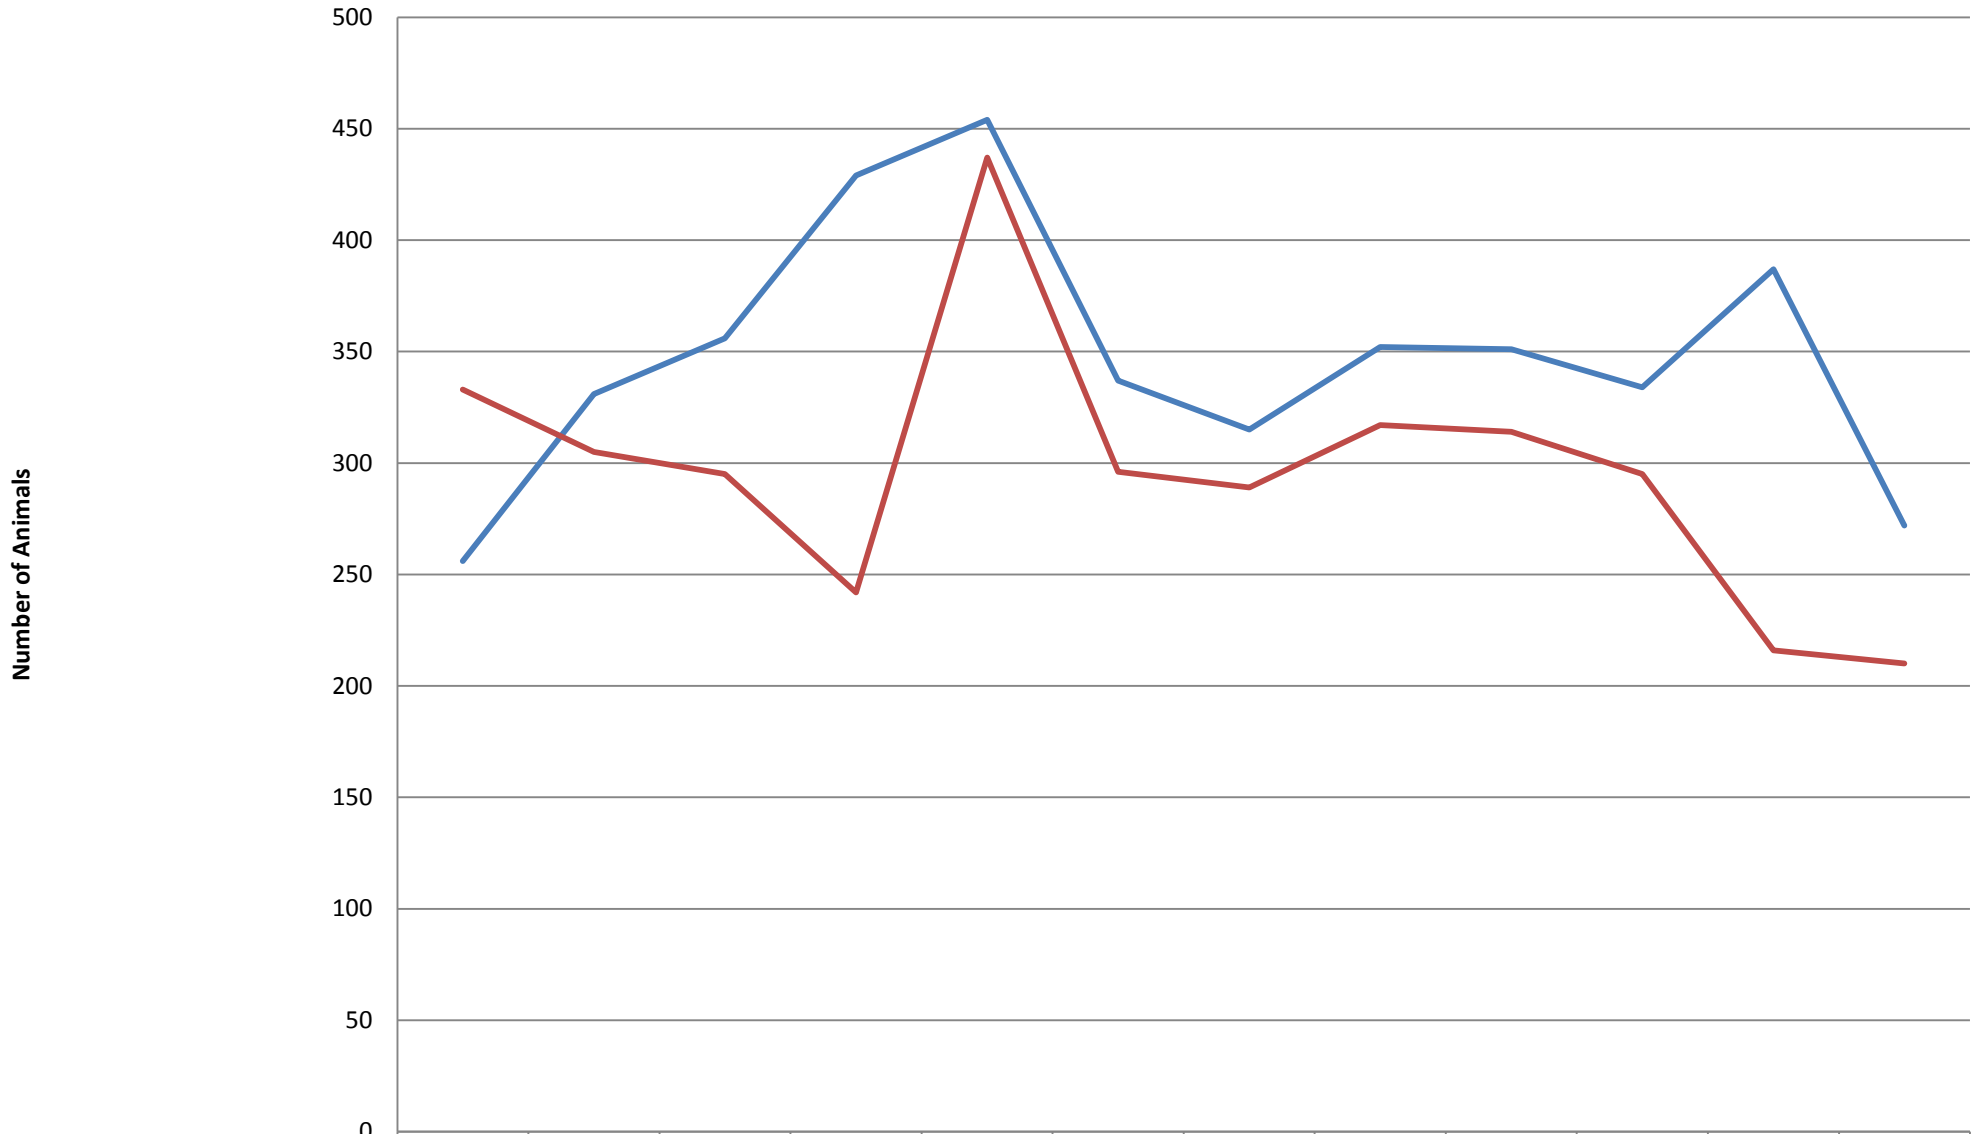

2016 vs 2017 Transfers to Rescues

	January	February	March	April	May	June	July	August	September	October	November	December
2016 Transferred to Rescues	256	331	356	429	454	337	315	352	351	334	387	272
2017 Transferred to Rescues	333	305	295	242	437	296	289	317	314	295	216	210