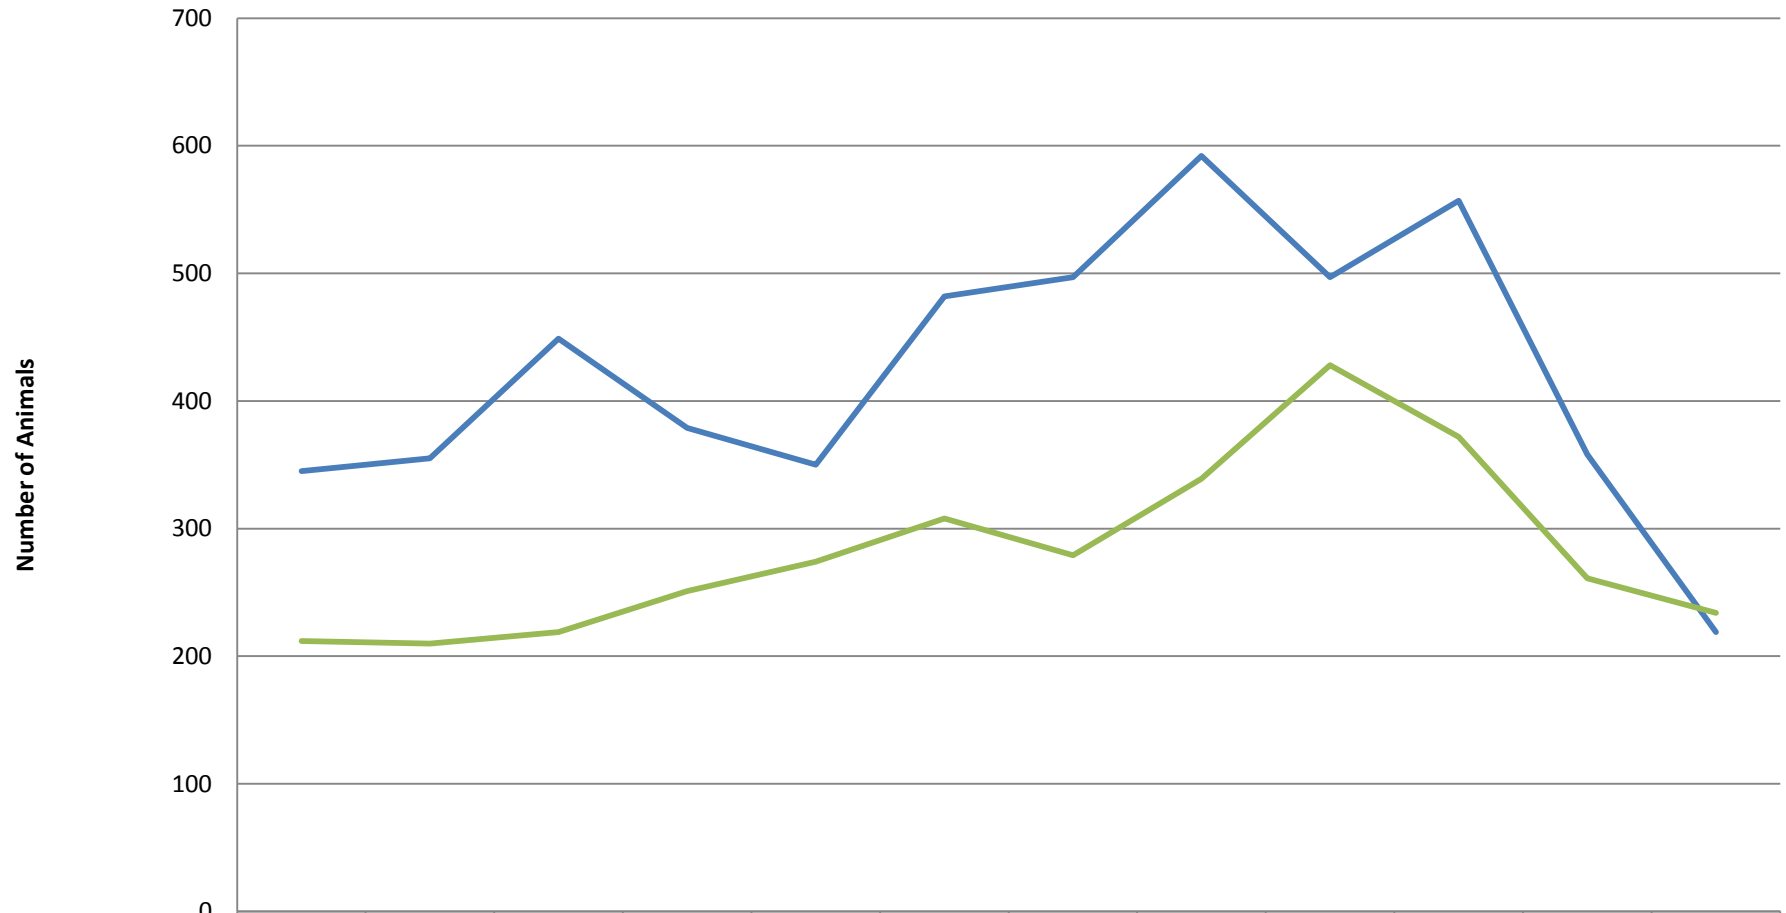

2015 Vs 2016 Animals Euthanized

	January	February	March	April	May	June	July	August	September	October	November	December
2015 Euthanized	345	355	449	379	350	482	497	592	497	557	358	219
2016 Euthanized	212	210	219	251	274	308	279	339	428	372	261	234